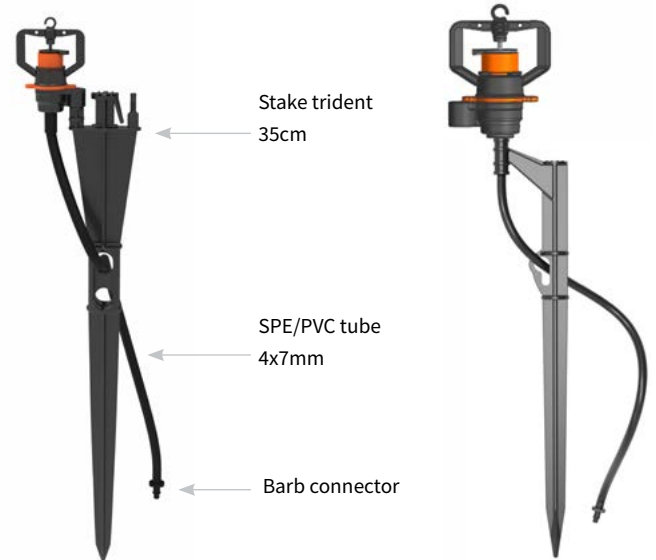

Engineered to deliver enhanced irrigation accuracy with minimal maintenance, the MZ302 PC ensures reliable performance in multiple agricultural scenarios.

HIGHLIGHTS

- **Adaptable design:** Accommodates various flow rates and distribution patterns, ensuring uniform irrigation and fertigation at variable pressures.
- **Color-coded nozzles:** For easy identification of flow rates in different applications
- **Easy to use:** Simple assembly and disassembly.
- Comes with a spike, locking clip, and water-stop aid for operational efficiency
- **Optional trunk deflector:** Prevents trunk wetting to protect trees
- **Two-stage wetted diameter control:** Provides flexible water coverage adjustment for different crop needs
- Supports 4x7mm SPE/PVC tubing for flexible installation options

TECHNICAL DATA

- Flow rates: 20-145 lph
- Nominal flowrates at 2.0 bar
- Recommended pressure ranges: 1.5-4.0 bar
- Wetted diameter: 1.6-9.6 m²
- Recommended filtration: 120 mesh
- Unique anti-insect pop-up swivel design to protect against insects and prevent blockage of the nozzle

- Tested at a height of 25cm above ground
- 1st stage : Swivel with limiter
- 2nd stage : Swivel without limiter

MZ302 PC Range

Medium range
(Black swivel)

Large range
(Grey swivel)

MZ302 PC Assembly

MZ302 PC