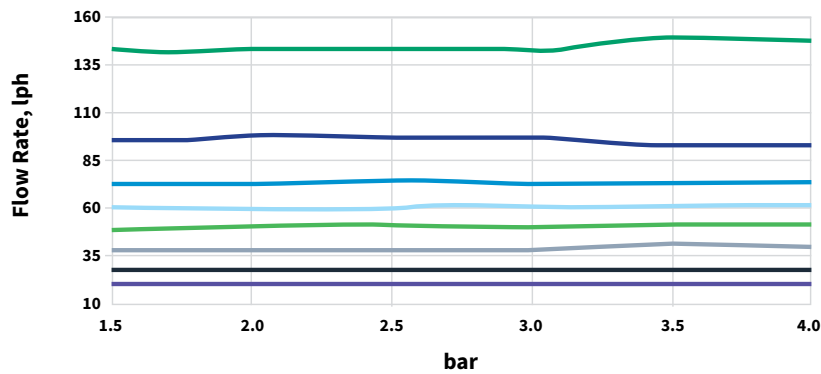

DISTRIBUTION CURVE

Flow Rate vs Pressure

Keep in touch!

info@metzerplas.com

metzer-group.com