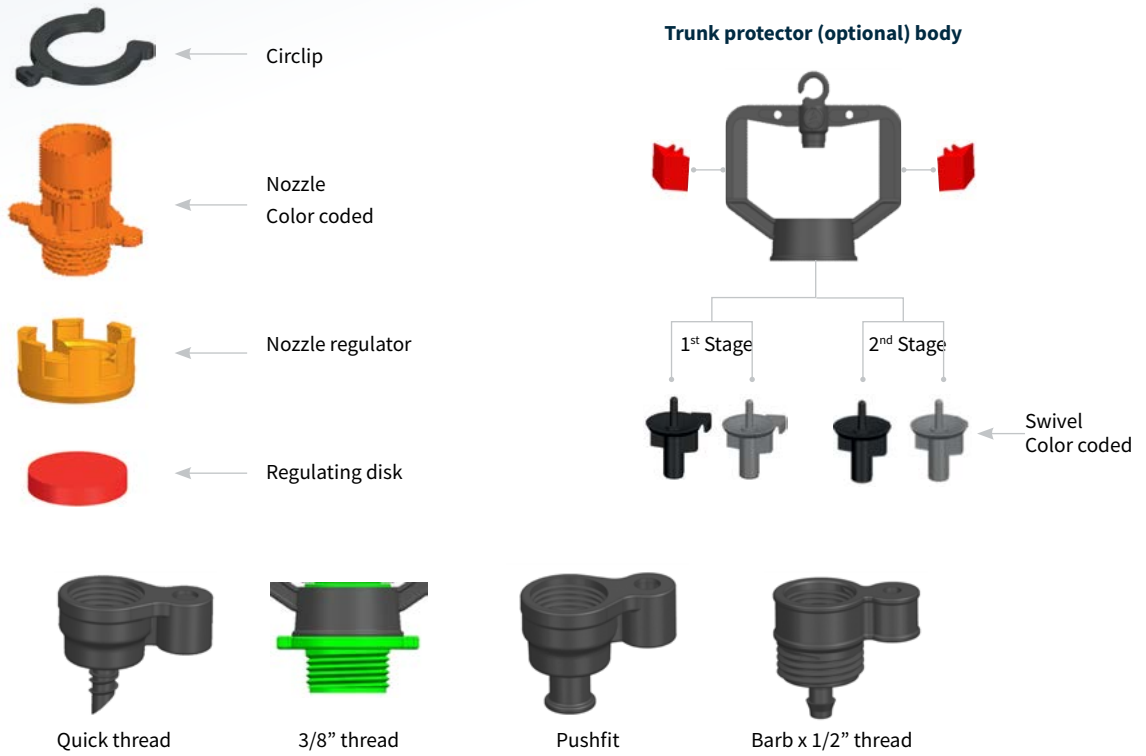

Engineered to deliver enhanced irrigation accuracy with minimal maintenance, the MZ302 PC ensures reliable performance in multiple agricultural scenarios.

HIGHLIGHTS

- **Adaptable design:** Accommodates various flow rates and distribution patterns, ensuring uniform irrigation and fertigation at variable pressures.
- **Color-coded nozzles:** For easy identification of flow rates in different applications
- **Easy to use:** Simple assembly and disassembly.
- Comes with a spike, locking clip, and water-stop aid for operational efficiency
- **Optional trunk deflector:** Prevents trunk wetting to protect trees
- **Two-stage wetted diameter control:** Provides flexible water coverage adjustment for different crop needs
- Supports 4x7mm SPE/PVC tubing for flexible installation options

TECHNICAL DATA

- Flow rates: 20-145 lph
- Nominal flowrates at 2.0 bar
- Recommended pressure ranges: 1.5-4.0 bar
- Wetted diameter: 1.6-9.6 m²
- Recommended filtration: 120 mesh
- Unique anti-insect pop-up swivel design to protect against insects and prevent blockage of the nozzle

- Tested at a height of 25cm above ground
- 1st stage : Swivel with limiter
- 2nd stage : Swivel without limiter

MZ302 PC Range

Medium range
(Black swivel)

Large range
(Grey swivel)

MZ302 PC Assembly

MZ302 PC